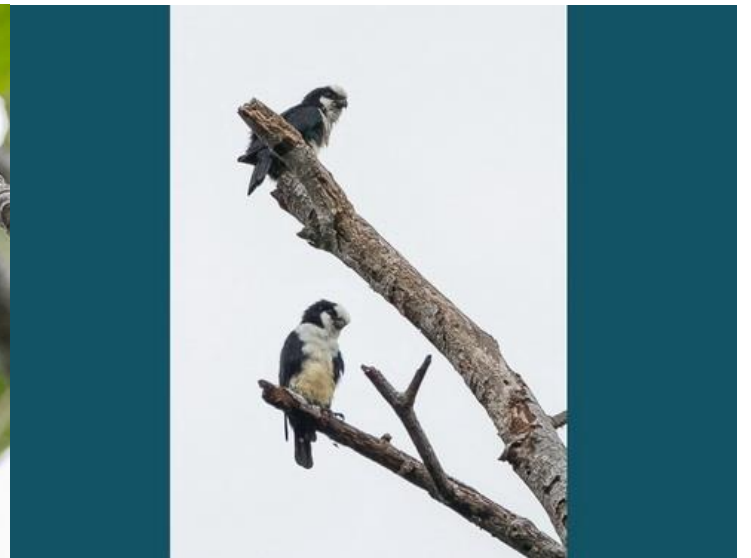

Black-throated Wren-babbler

Bornean Wren-babbler

Dayak Blue Flycatcher (male)

Dayak Blue Flycatcher (female)

Bornean Blue Flycatcher

White-crowned Shama

Bornean Brown Barbet

Bornean Black Magpie

Grey-hooded Babbler

Bornean Black-capped Babbler

White-chested Babbler

Dusky Munia

Bristlehead

White-fronted Falconet

Crested Jayshrike

Striped Wren-babbler

Sunda Blue Flycatcher

Straw-headed Bulbul

Great Argus

Great Argus

Crested Partridge (male)

Crested Partridge (female)

Large Frogmouth

Blyth's Frogmouth